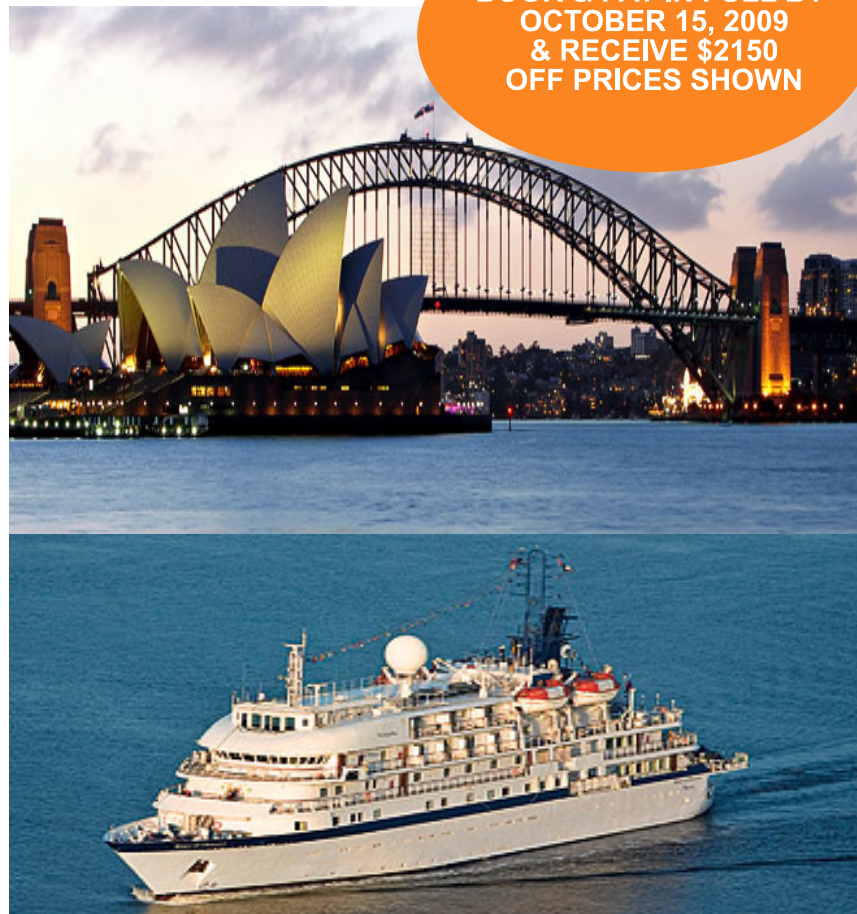

THE LAND DOWN UNDER 2010

Spirit of Oceanus SYDNEY TO DARWIN CRUISE & STAY

19 nights from \$10695 USD

DEPARTURE DATES

2010 - 31 DEC

INCLUSIONS

- 1 night stay in Sydney, Australia
- 18 night ' Sydney to Darwin cruise aboard 'Spirit of Oceanus' from Sydney, Australia.
- All meals & port charges

CRUISE DATE	SUPERIOR	MAJESTIC	PREMIUM	CLASSIC	EXPLORER	GR. TITAN	OWNER'S
ALL PRICES ARE IN \$USD							
31 DEC	\$10695	\$11195	\$11895	\$12795	\$14595	\$16995	\$24695

**BOOK & PAY IN FULL BY
OCTOBER 15, 2009
& RECEIVE \$2150
OFF PRICES SHOWN**

ITINERARY	SYDNEY TO DARWIN (TOUR 123A)
31 DEC	Arrive in Sydney, Australia (Overnight in Sydney, Australia)
1 JAN	Enjoy a highlight tour of Sydney en route to the ship. Embark 'Spirit of Oceanus', Sydney, Australia
2 JAN	At Sea
3 JAN	Brisbane River cruising, Australia
4 JAN	Brisbane, Australia
5 JAN	Kingfisher Bay, Fraser Island, Australia
6 JAN	Lady Elliot Island, Australia
7 JAN	At Sea
8 JAN	Hamilton Island, Whitsunday Islands, Australia
9 JAN	Hinchinbrook Island, Australia
10 JAN	Willis Island, Australia
11 JAN	Cairns, Australia
12 JAN	Cairns, Australia
13 JAN	Lizard Island, Australia
14 JAN	Stanley Island, Flinders Island Group, Australia
15 JAN	Thursday Island / Cape York, Australia
16 JAN	At Sea / Wessel Island
17 JAN	At Sea
18 JAN	Port Essington, Australia
19 JAN	Disembark ' Spirit of Oceanus' - Darwin, Australia