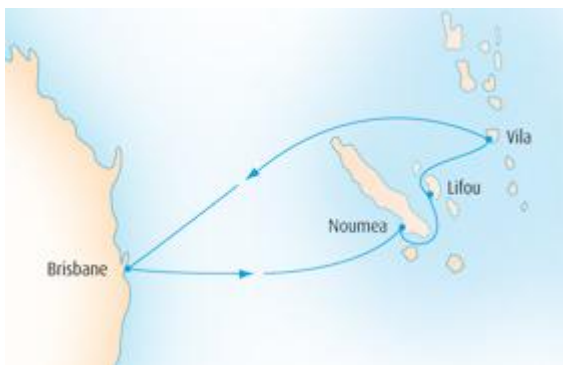

Aboard the [Pacific Jewel](#) from **19 May 2012**

Departure Port: [Sydney](#) Destination: [Pacific Islands](#)

**WEEK FANTASTIQUE W217 - 7 Nights** 4 Berth from \$809 pp Twin from \$1,169 pp

Aboard the [Pacific Dawn](#) from **19 May 2012**