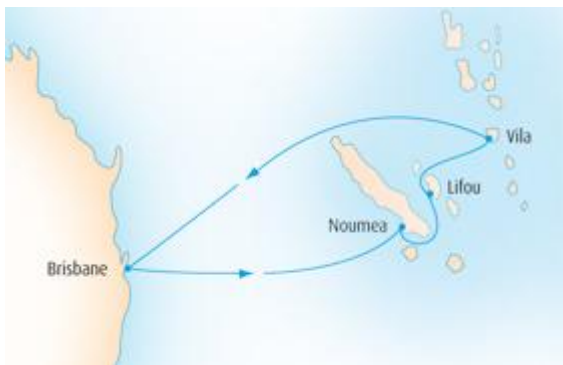

Departure Port: [Brisbane](#) Destination: [Australia](#)

WEEK FANTASTIQUE N223 - 7 Nights 4 Berth from $699 pp Twin from $1,009 pp

Aboard the [Pacific Sun](#) from **27 May 2012**