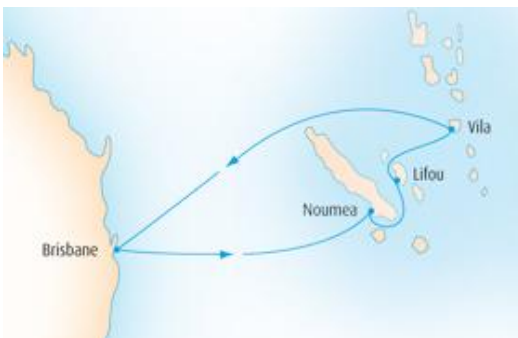

**SHORT BREAK W214 - 3 Nights** 4 Berth from \$474 pp Twin from \$599 pp

Aboard the [Pacific Dawn](#) from **28 April 2012**

Departure Port: [Brisbane](#) Destination: [Australia](#)

**WEEK TROPIQUE N218 - 7 Nights** 4 Berth from \$699 pp Twin from \$1,009 pp

Aboard the [Pacific Sun](#) from **29 April 2012**

Departure Port: [Brisbane](#) Destination: [Australia](#)