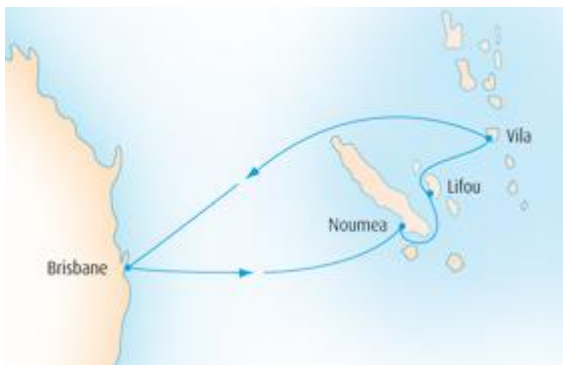

Departure Port: [Brisbane](#) Destination: [Australia](#)