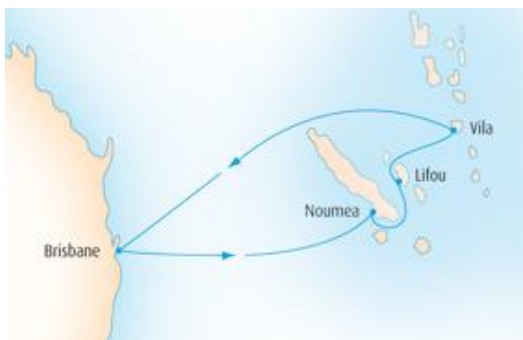

BONUS Onboard Cabin Credit on every booking 7+ Days

WEEK FANTASTIQUE N225 - 7 Nights 4 Berth from $699 pp Twin from $1,009 pp

Aboard the [Pacific Sun](#) from **10 June 2012**

Departure Port: [Brisbane](#) Destination: [Pacific Islands](#)

ISLAND DELIGHTS P221 - 9 Nights 4 Berth from $1,094 pp Twin from $1,599 pp

Aboard the [Pacific Pearl](#) from **14 June 2012**