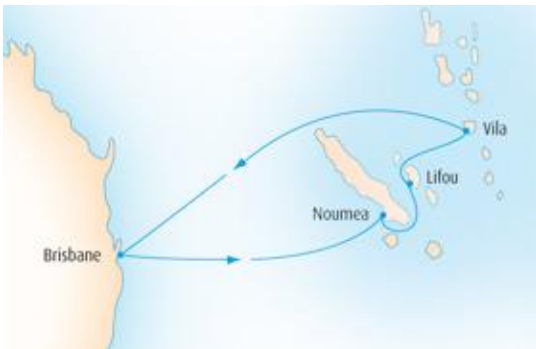

Aboard the [Pacific Jewel](#) from **19 April 2012**

Departure Port: [Sydney](#) Destination: [Pacific Islands](#)

**WEEK FANTASTIQUE N217 - 7 Nights** 4 Berth from \$699 pp Twin from \$1,009 pp

Aboard the [Pacific Sun](#) from **22 April 2012**

Departure Port: [Brisbane](#) Destination: [Pacific Islands](#)

**PACIFIC SENSATION P215 - 10 Nights** 4 Berth from \$1,214 pp Twin from \$1,869 pp

Aboard the [Pacific Pearl](#) from **25 April 2012**

Departure Port: [Sydney](#) Destination: [Pacific Islands](#)