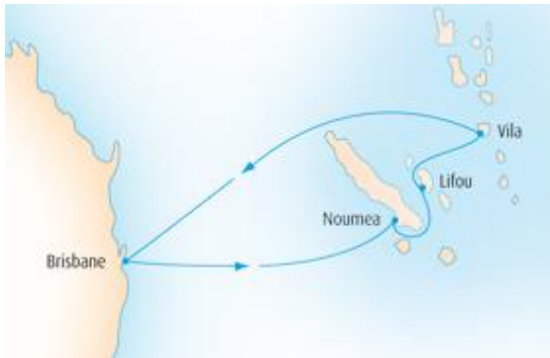

BONUS Onboard Cabin Credit on every booking 7+ Days

WEEK FANTASTIQUE W210 - 7 Nights 4 Berth from $869 pp Twin from $1,329 pp

Aboard the [Pacific Dawn](#) from 17 March 2012

Departure Port: [Brisbane](#) Destination: [Pacific Islands](#)

OCEAN GEMS N211 - 10 Nights 4 Berth from $1,089 pp Twin from $1,659 pp

Aboard the [Pacific Sun](#) from 17 March 2012