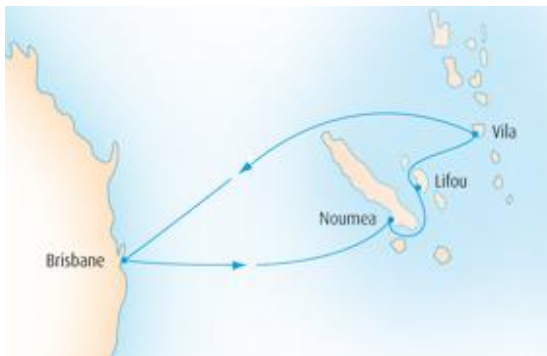

BONUS Onboard Cabin Credit on every booking 7+ Days

WEEK FANTASTIQUE W206 - 7 Nights 4 Berth from $869 pp Twin from $1,329 pp

Aboard the [Pacific Dawn](#) from **11 February 2012**

Departure Port: [Brisbane](#) Destination: [Pacific Islands](#)

SUMMER SESSIONS J206 - 10 Nights 4 Berth from $1,369 pp Twin from $1,729 pp

Aboard the [Pacific Jewel](#) from **14 February 2012**