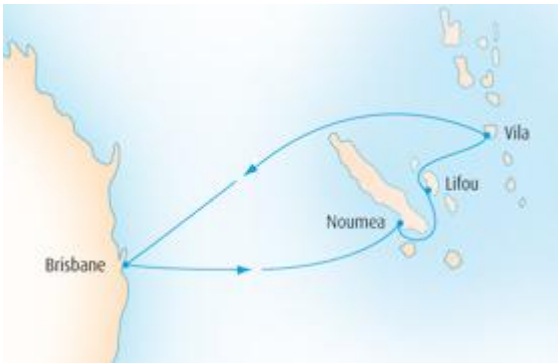

BONUS Onboard Cabin Credit on every booking 7+ Days

WEEK TROPIQUE N226 - 7 Nights 4 Berth from $699 pp Twin from $1,009 pp

Aboard the [Pacific Sun](#) from **17 June 2012**

Departure Port: [Brisbane](#) Destination: [Australia](#)

SHORT BREAK J219 - 3 Nights 4 Berth from $499 pp Twin from $649 pp

Aboard the [Pacific Jewel](#) from **22 June 2012**