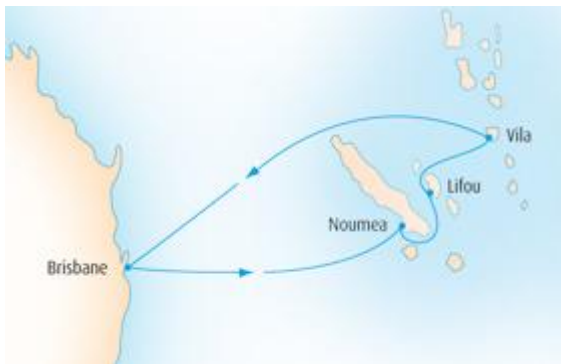

Departure Port: [Brisbane](#) Destination: [Australia](#)

ISLAND DELIGHTS P214 - 9 Nights 4 Berth from $1,169 pp Twin from $1,539 pp

Aboard the [Pacific Pearl](#) from **16 April 2012**