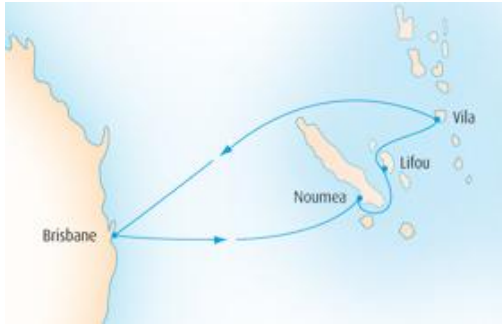

BONUS Onboard Cabin Credit on every booking 7+ Days

WEEK FANTASTIQUE W207 - 7 Nights 4 Berth from $869 pp Twin from $1,329 pp

Aboard the [Pacific Dawn](#) from **18 February 2012**

Departure Port: [Brisbane](#) Destination: [Pacific Islands](#)

WHITE CLOUD WONDERS N208 - 14 Nights 4 Berth from $1,469 pp Twin from $2,359 pp

Aboard the [Pacific Sun](#) from **19 February 2012**