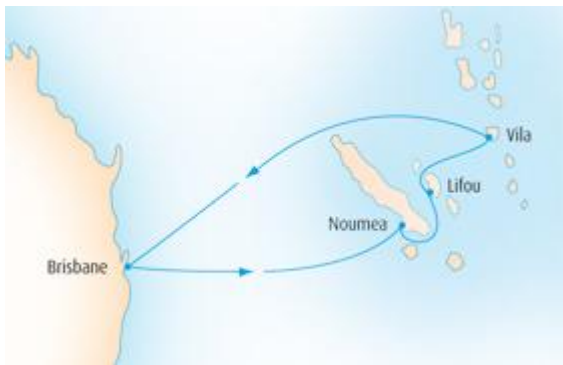

Aboard the [Pacific Pearl](#) from **03 June 2012**

Departure Port: [Sydney](#) Destination: [Pacific Islands](#)

**WEEK TROPIQUE N224 - 7 Nights** 4 Berth from \$699 pp Twin from \$1,009 pp

Aboard the [Pacific Sun](#) from **03 June 2012**

Departure Port: [Brisbane](#) Destination: [Australia](#)

**FIJI ADVENTURE J218 - 14 Nights** 4 Berth from \$1,834 pp Twin from \$2,439 pp

Aboard the [Pacific Jewel](#) from **08 June 2012**

Departure Port: [Sydney](#) Destination: [Pacific Islands](#)