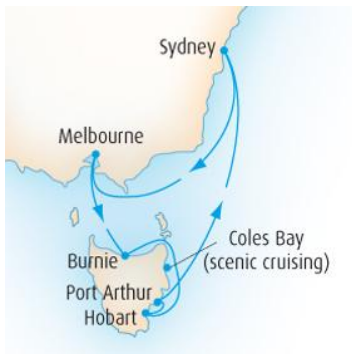

BONUS Onboard Cabin Credit on every booking 7+ Days

TASMANIAN TREASURES P209 - 8 Nights 4 Berth from $949 pp Twin from $1,399 pp

Aboard the [Pacific Pearl](#) from **01 March 2012**

Departure Port: [Sydney](#) Destination: [Australia](#)

FIJI ADVENTURE J208 - 14 Nights 4 Berth from $1,659 pp Twin from $2,099 pp

Aboard the [Pacific Jewel](#) from **04 March 2012**