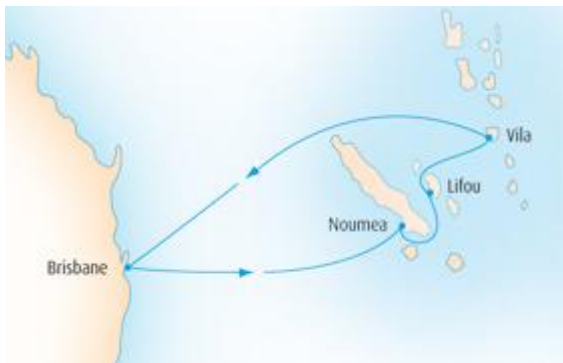

Departure Port: [Brisbane](#) Destination: [Australia](#)