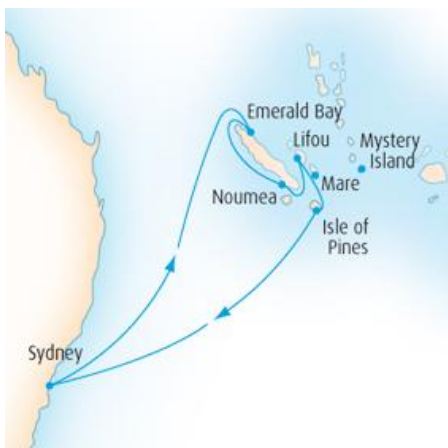

Aboard the [Pacific Pearl](#) from **07 April 2012**

Departure Port: [Sydney](#) Destination: [Pacific Islands](#)

**WEEK FANTASTIQUE W212 - 7 Nights** 4 Berth from \$809 pp Twin from \$1,169 pp

Aboard the [Pacific Dawn](#) from **07 April 2012**