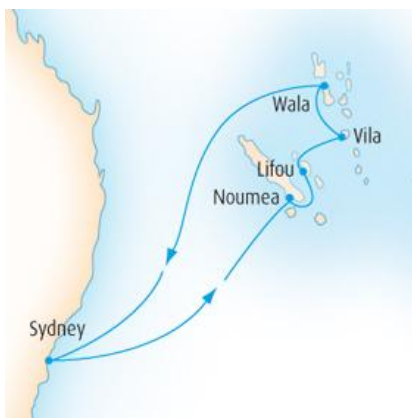

Aboard the [Pacific Pearl](#) from 18 January 2012

Departure Port: [Auckland](#) Destination: [Pacific Islands](#)

**PACIFIC MAGIC J203 - 10 Nights** 4 Berth from \$1,589 pp Twin from \$1,999 pp

Aboard the [Pacific Jewel](#) from 19 January 2012

Departure Port: [Sydney](#) Destination: [Pacific Islands](#)

**WHITE CLOUD WONDERS W204 - 14 Nights** 4 Berth from \$1,414 pp Twin from \$2,029 pp