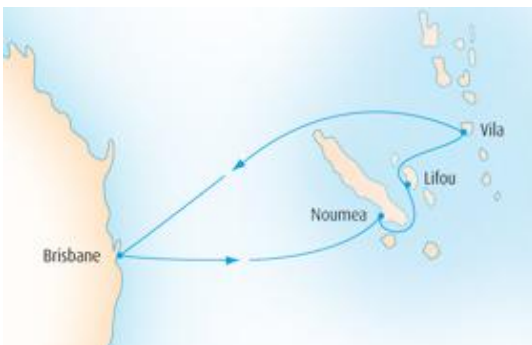

Departure Port: [Brisbane](#) Destination: [Pacific Islands](#)