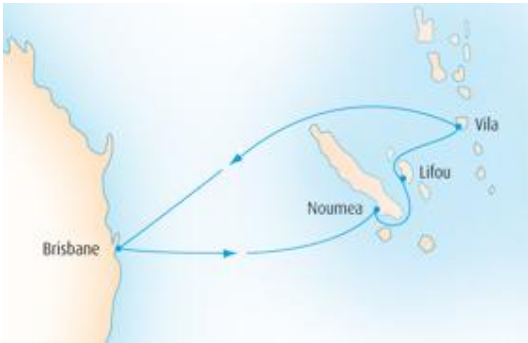

**ISLAND GEMS W215 - 11 Nights** 4 Berth from \$1,224 pp Twin from \$1,789 pp

Aboard the [Pacific Dawn](#) from **01 May 2012**

Departure Port: [Brisbane](#) Destination: [Pacific Islands](#)

**WEEK MAGIQUE P216 - 7 Nights** 4 Berth from \$899 pp Twin from \$1,249 pp

Departure Port: [Brisbane](#) Destination: [Pacific Islands](#)

**ISLAND DELIGHTS J215 - 9 Nights** 4 Berth from \$1,199 pp Twin from \$1,599 pp  
Aboard the [Pacific Jewel](#) from **10 May 2012**

Departure Port: [Sydney](#) Destination: [Pacific Islands](#)