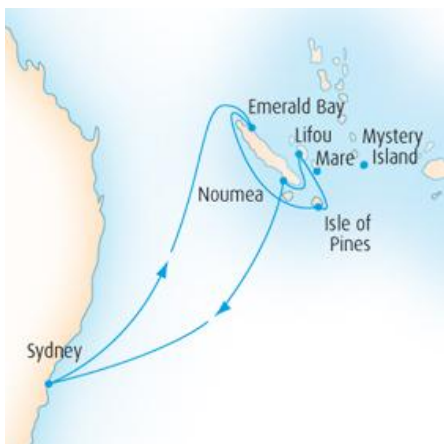

Departure Port: [Sydney](#) Destination: [Pacific Islands](#)

ISLAND ADVENTURES W220 - 9 Nights 4 Berth from $1,074 pp Twin from $1,569 pp

Aboard the [Pacific Dawn](#) from **14 June 2012**