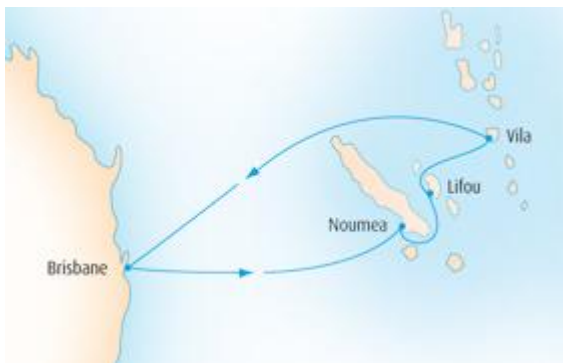

Aboard the [Pacific Dawn](#) from **14 June 2012**

Departure Port: [Brisbane](#) Destination: [Pacific Islands](#)

Aboard the [Pacific Pearl](#) from **23 June 2012**

Departure Port: [Sydney](#) Destination: [Pacific Islands](#)

**PACIFIC SENSATION J220 - 10 Nights** 4 Berth from \$1,394 pp Twin from \$1,699 pp

Aboard the [Pacific Jewel](#) from **25 June 2012**

Departure Port: [Sydney](#) Destination: [Pacific Islands](#)

**WEEK FANTASTIQUE W222 - 7 Nights** 4 Berth from \$1,004 pp Twin from \$1,219 pp

Aboard the [Pacific Dawn](#) from **30 June 2012**

Departure Port: [Brisbane](#) Destination: [Pacific Islands](#)