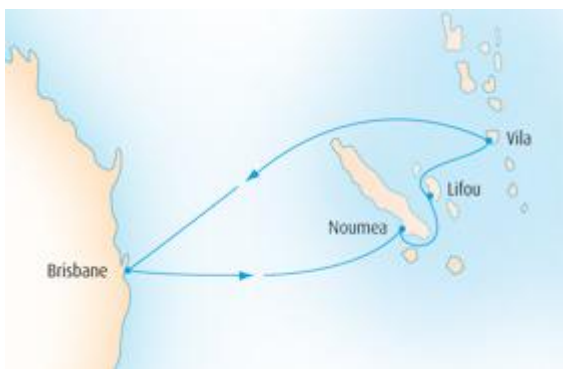

Aboard the [Pacific Pearl](#) from **07 April 2012**

Departure Port: [Sydney](#) Destination: [Pacific Islands](#)

**WEEK FANTASTIQUE W212 - 7 Nights** 4 Berth from \$809 pp Twin from \$1,169 pp

Aboard the [Pacific Dawn](#) from **07 April 2012**