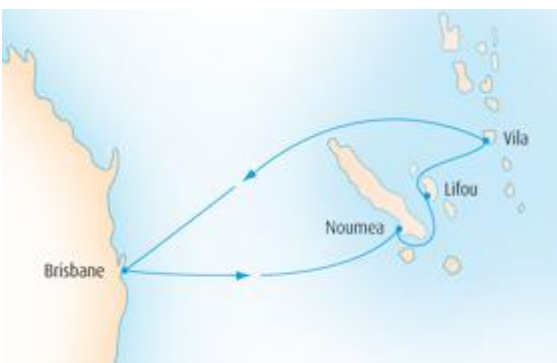

Aboard the [Pacific Sun](#) from **28 January 2012**

Departure Port: [Sydney](#) Destination: [Pacific Islands](#)

**NEW ZEALAND J204 - 13 Nights** 4 Berth from \$1,789 pp Twin from \$2,429 pp

Aboard the [Pacific Jewel](#) from **29 January 2012**

Departure Port: [Sydney](#) Destination: [New Zealand](#)

**WEEK FANTASTIQUE W205 - 7 Nights** 4 Berth from \$869 pp Twin from \$1,329 pp

Aboard the [Pacific Dawn](#) from **04 February 2012**

Departure Port: [Brisbane](#) Destination: [Pacific Islands](#)