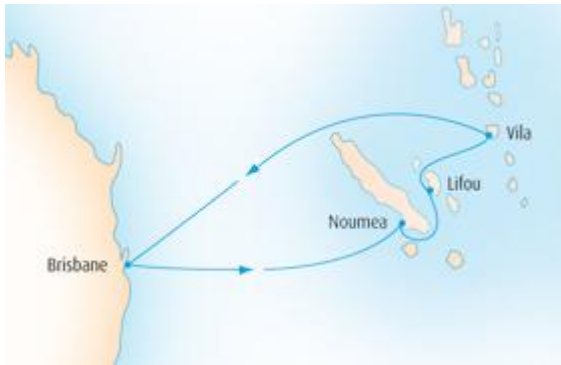

BONUS Onboard Cabin Credit on every booking 7+ Days

WEEK FANTASTIQUE W202 - 7 Nights 4 Berth from $1,049 pp Twin from $1,319 pp

Aboard the [Pacific Dawn](#) from **07 January 2012**

Departure Port: [Brisbane](#) Destination: [Pacific Islands](#)

BOUNTY DISCOVERY P202 - 10 Nights 4 Berth from $1,171 pp Twin from $1,384 pp

Aboard the [Pacific Pearl](#) from **08 January 2012**