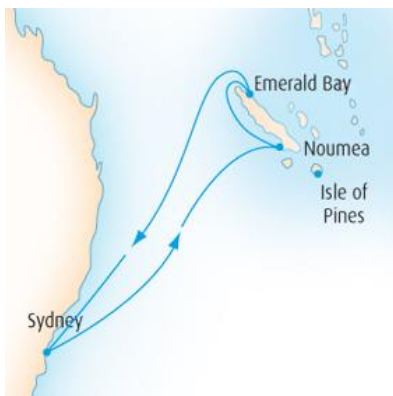

BONUS Onboard Cabin Credit on every booking 7+ Days

WEEK MAGIQUE N203 - 7 Nights 4 Berth from $899 pp Twin from $1,199 pp

Aboard the [Pacific Sun](#) from 18 January 2012

Departure Port: [Sydney](#) Destination: [Pacific Islands](#)

PACIFIC MAGIC J203 - 10 Nights 4 Berth from $1,589 pp Twin from $1,999 pp

Aboard the [Pacific Jewel](#) from 19 January 2012