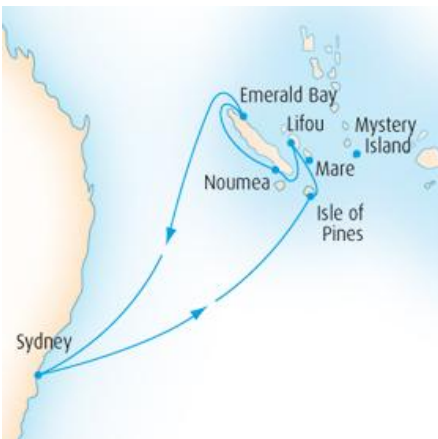

Aboard the [Pacific Pearl](#) from 11 July 2012

Departure Port: [Sydney](#) Destination: [Pacific Islands](#)

**WEEK FANTASTIQUE W224 - 7 Nights** 4 Berth from \$849 pp Twin from \$1,219 pp

Aboard the [Pacific Dawn](#) from 14 July 2012

Departure Port: [Brisbane](#) Destination: [Pacific Islands](#)

**ISLAND DELIGHTS J222 - 9 Nights** 4 Berth from \$1,199 pp Twin from \$1,599 pp

Aboard the [Pacific Jewel](#) from 15 July 2012

Departure Port: [Sydney](#) Destination: [Pacific Islands](#)