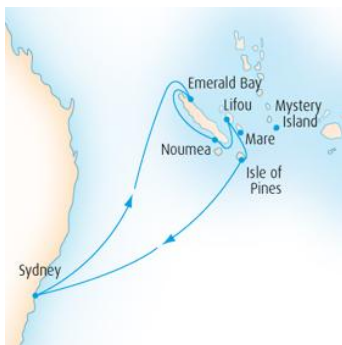

Aboard the [Pacific Jewel](#) from **24 February 2012**

Departure Port: [Sydney](#) Destination: [Pacific Islands](#)

**BONUS Onboard Cabin Credit on every booking 7+ Days**

**TASMANIAN TREASURES P209 - 8 Nights** 4 Berth from \$949 pp Twin from \$1,399 pp