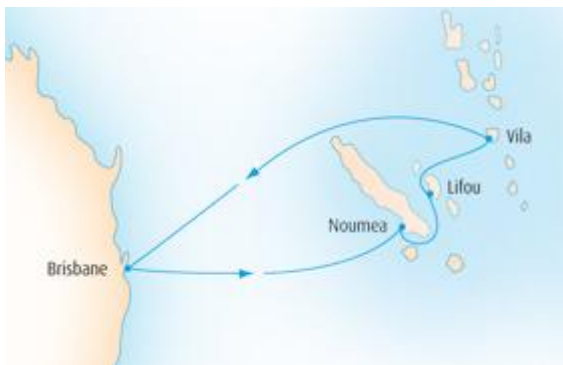

**WEEK TROPIQUE W218 - 7 Nights** 4 Berth from \$849 pp Twin from \$1,219 pp

Aboard the [Pacific Dawn](#) from **26 May 2012**

Departure Port: [Brisbane](#) Destination: [Australia](#)

**WEEK FANTASTIQUE N223 - 7 Nights** 4 Berth from \$699 pp Twin from \$1,009 pp

Aboard the [Pacific Sun](#) from **27 May 2012**

Departure Port: [Brisbane](#) Destination: [Pacific Islands](#)