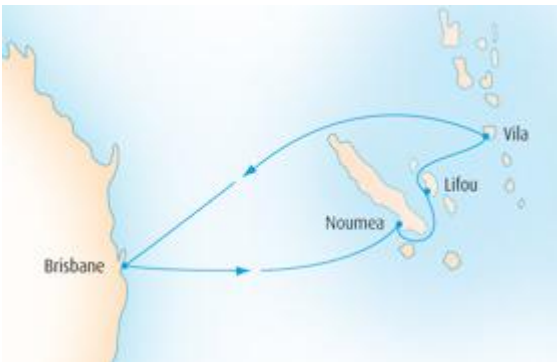

Aboard the [Pacific Pearl](#) from 11 July 2012

Departure Port: [Sydney](#) Destination: [Pacific Islands](#)

**WEEK FANTASTIQUE W224 - 7 Nights** 4 Berth from \$849 pp Twin from \$1,219 pp

Aboard the [Pacific Dawn](#) from 14 July 2012

Departure Port: [Brisbane](#) Destination: [Pacific Islands](#)

**ISLAND DELIGHTS J222 - 9 Nights** 4 Berth from \$1,199 pp Twin from \$1,599 pp

Aboard the [Pacific Jewel](#) from 15 July 2012

Departure Port: [Sydney](#) Destination: [Pacific Islands](#)