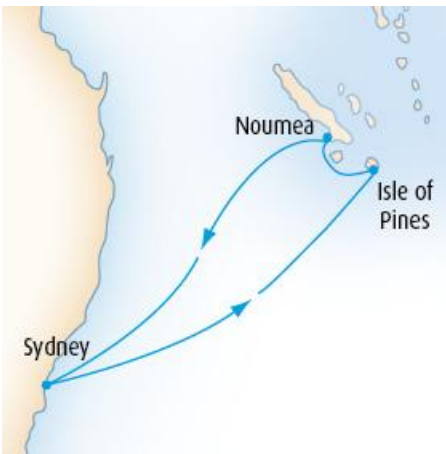

Aboard the [Pacific Jewel](#) from **17 November 2011**

Departure Port: [Sydney](#) Destination: [New Zealand](#)

TROPICAL DREAMS N139 - 10 Nights 4 Berth from \$1,279 pp Twin from \$1,959 pp

Aboard the [Pacific Sun](#) from **21 November 2011**

Departure Port: [Sydney](#) Destination: [Australia](#)

NEW ZEALAND P136 - 10 Nights 4 Berth from \$1,199 pp Twin from \$1,489 pp

Aboard the [Pacific Pearl](#) from **27 November 2011**

Departure Port: [Sydney](#) Destination: [New Zealand](#)

PACIFIC SENSATION J136 - 10 Nights 4 Berth from \$1,289 pp Twin from \$1,579 pp

Aboard the [Pacific Jewel](#) from **30 November 2011**

Departure Port: [Sydney](#) Destination: [South Pacific](#)

WEEK MAGIQUE N141 - 7 Nights 4 Berth from \$749 pp Twin from \$1,099 pp