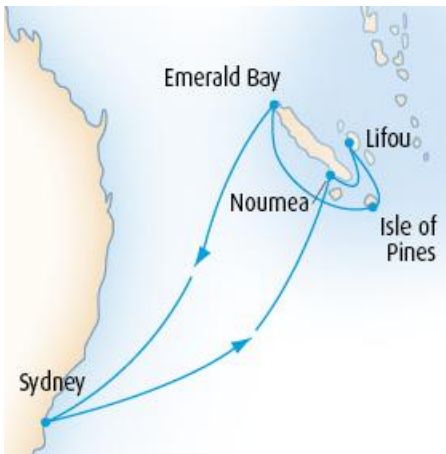

Departure Port: [Sydney](#) Destination: [South Pacific](#)

CRYSTAL REFLECTIONS P124 - 12 Nights 4 Berth from \$1,489 pp Twin from \$1,829 pp

Aboard the [Pacific Pearl](#) from 29 July 2011

Departure Port: [Sydney](#) Destination: [South Pacific](#)

ISLAND DELIGHTS P125 - 9 Nights 4 Berth from \$1,099 pp Twin from \$1,399 pp

Aboard the [Pacific Pearl](#) from **10 August 2011**

Departure Port: [Sydney](#) Destination: [South Pacific](#)

PACIFIC SUNSETS J125 - 11 Nights 4 Berth from \$1,369 pp Twin from \$1,699 pp

Aboard the [Pacific Jewel](#) from **15 August 2011**

Departure Port: [Sydney](#) Destination: [South Pacific](#)

TROPICAL DREAMS P126 - 10 Nights 4 Berth from \$1,199 pp Twin from \$1,489 pp

Aboard the [Pacific Pearl](#) from **19 August 2011**

Departure Port: [Sydney](#) Destination: [Australia](#)

FIJI ADVENTURE J126 - 14 Nights 4 Berth from \$1,559 pp Twin from \$2,119 pp

Aboard the [Pacific Jewel](#) from **26 August 2011**

Departure Port: [Sydney](#) Destination: [South Pacific](#)