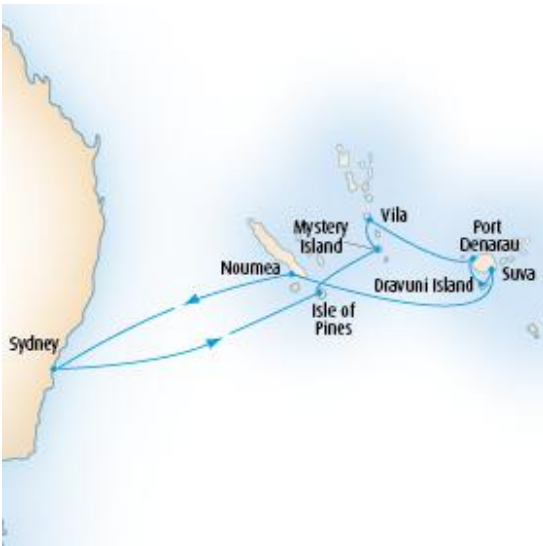

Aboard the [Pacific Jewel](#) from **15 August 2011**

Departure Port: [Sydney](#) Destination: [South Pacific](#)

TROPICAL DREAMS P126 - 10 Nights 4 Berth from \$1,199 pp Twin from \$1,489 pp

Aboard the [Pacific Pearl](#) from **19 August 2011**

Departure Port: [Sydney](#) Destination: [Australia](#)

FIJI ADVENTURE J126 - 14 Nights 4 Berth from \$1,559 pp Twin from \$2,119 pp

Aboard the [Pacific Jewel](#) from **26 August 2011**

Departure Port: [Sydney](#) Destination: [South Pacific](#)

PACIFIC ESCAPEDE P127 - 8 Nights 4 Berth from \$799 *pp* Twin from \$1,199 *pp*

Aboard the [Pacific Pearl](#) from **29 August 2011**

Departure Port: [Sydney](#) Destination: [South Pacific](#)

FIJI ADVENTURE P128 - 14 Nights 4 Berth from \$1,549 *pp* Twin from \$2,099 *pp*

Departure Port: [Sydney](#) Destination: [South Pacific](#)

ISLAND DELIGHTS P129 - 9 Nights 4 Berth from \$1,129 pp Twin from \$1,399 pp

Aboard the [Pacific Pearl](#) from **20 September 2011**

Departure Port: [Sydney](#) Destination: [South Pacific](#)