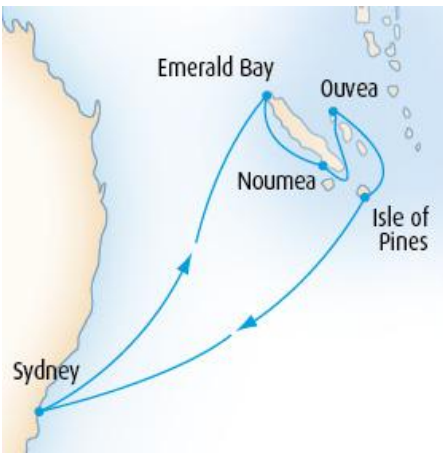

Aboard the [Pacific Pearl](#) from **29 September 2011**

Departure Port: [Sydney](#) Destination: [South Pacific](#)

PACIFIC ESCAPE J130 - 8 Nights 4 Berth from \$999 pp Twin from \$1,249 pp

Aboard the [Pacific Jewel](#) from **05 October 2011**

Departure Port: [Sydney](#) Destination: [South Pacific](#)

PACIFIC SUNSETS P131 - 11 Nights 4 Berth from \$1,319 pp Twin from \$1,649 pp

Aboard the [Pacific Pearl](#) from **09 October 2011**

Departure Port: [Sydney](#) Destination: [South Pacific](#)

BOUNTY ADVENTURE J131 - 16 Nights 4 Berth from \$1,889 pp Twin from \$2,659 pp

Aboard the [Pacific Jewel](#) from **13 October 2011**

Departure Port: [Sydney](#) Destination: [South Pacific](#)

ISLAND DELIGHTS P134 - 9 Nights 4 Berth from \$1,129 pp Twin from \$1,399 pp

Departure Port: [Sydney](#) Destination: [South Pacific](#)

SUMMER SESSIONS J134 - 10 Nights 4 Berth from \$1,289 pp Twin from \$1,579 pp

Aboard the [Pacific Jewel](#) from **07 November 2011**

Departure Port: [Sydney](#) Destination: [South Pacific](#)