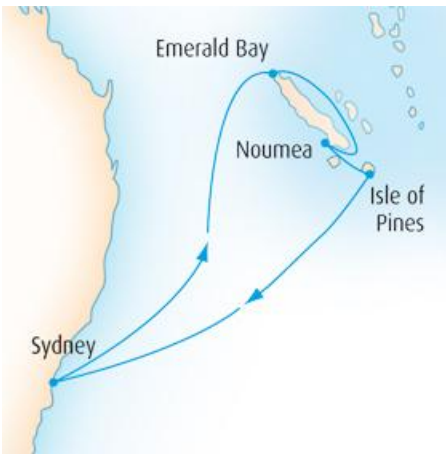

Departure Port: [Sydney](#) Destination: [Australia](#)

FIJI ADVENTURE J126 - 14 Nights 4 Berth from \$1,559 pp Twin from \$2,119 pp

Aboard the [Pacific Jewel](#) from **26 August 2011**

Departure Port: [Sydney](#) Destination: [South Pacific](#)

PACIFIC ESCAPEDE P127 - 8 Nights 4 Berth from \$799 *pp* Twin from \$1,199 *pp*

Aboard the [Pacific Pearl](#) from **29 August 2011**

Departure Port: [Sydney](#) Destination: [South Pacific](#)

FIJI ADVENTURE P128 - 14 Nights 4 Berth from \$1,549 *pp* Twin from \$2,099 *pp*

Aboard the [Pacific Pearl](#) from **06 September 2011**

Departure Port: [Sydney](#) Destination: [South Pacific](#)

PACIFIC ESCAPEDE J128 - 8 Nights 4 Berth from \$999 *pp* Twin from \$1,249 *pp*

Aboard the [Pacific Jewel](#) from **18 September 2011**

Departure Port: [Sydney](#) Destination: [South Pacific](#)

ISLAND DELIGHTS P129 - 9 Nights 4 Berth from \$1,129 pp Twin from \$1,399 pp

Aboard the [Pacific Pearl](#) from **20 September 2011**

Departure Port: [Sydney](#) Destination: [South Pacific](#)