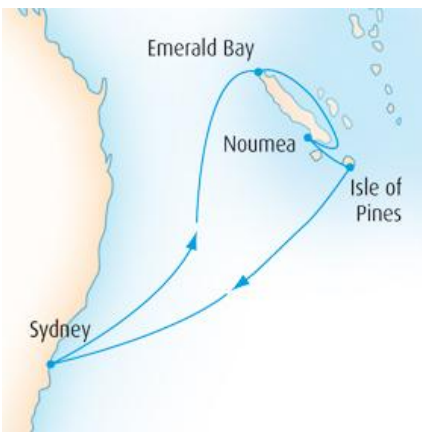

Departure Port: [Sydney](#) Destination: [Australia](#)

NEW ZEALAND P136 - 10 Nights 4 Berth from \$1,199 pp Twin from \$1,489 pp

Aboard the [Pacific Pearl](#) from **27 November 2011**

Departure Port: [Sydney](#) Destination: [New Zealand](#)

PACIFIC SENSATION J136 - 10 Nights 4 Berth from \$1,289 pp Twin from \$1,579 pp

Aboard the [Pacific Jewel](#) from **30 November 2011**

Departure Port: [Sydney](#) Destination: [South Pacific](#)

WEEK MAGIQUE N141 - 7 Nights 4 Berth from \$749 pp Twin from \$1,099 pp

Aboard the [Pacific Sun](#) from **04 December 2011**

Departure Port: [Sydney](#) Destination: [South Pacific](#)

PACIFIC ESCAPEDE P137 - 8 Nights 4 Berth from \$799 *pp* Twin from \$1,199 *pp*

Aboard the [Pacific Pearl](#) from **07 December 2011**

Departure Port: [Sydney](#) Destination: [South Pacific](#)

PACIFIC ESCAPEDE J137 - 8 Nights 4 Berth from \$799 *pp* Twin from \$1,199 *pp*

Aboard the [Pacific Jewel](#) from **10 December 2011**

Departure Port: [Sydney](#) Destination: [South Pacific](#)