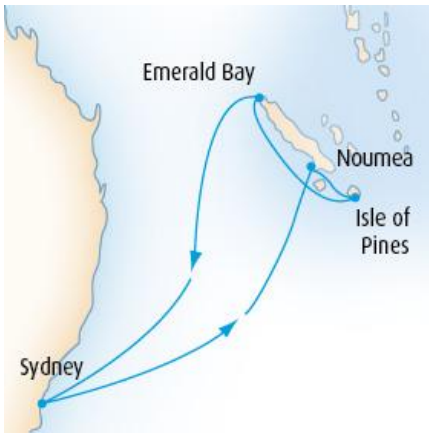

Departure Port: [Sydney](#) Destination: [South Pacific](#)

ISLAND DELIGHTS P129 - 9 Nights 4 Berth from \$1,129 pp Twin from \$1,399 pp

Aboard the [Pacific Pearl](#) from **20 September 2011**

Departure Port: [Sydney](#) Destination: [South Pacific](#)

ISLAND DELIGHTS J129 - 9 Nights 4 Berth from \$1,199 pp Twin from \$1,449 pp

Aboard the [Pacific Jewel](#) from **26 September 2011**

Departure Port: [Sydney](#) Destination: [South Pacific](#)

PACIFIC SENSATION P130 - 10 Nights 4 Berth from \$1,319 pp Twin from \$1,559 pp

Aboard the [Pacific Pearl](#) from **29 September 2011**

Departure Port: [Sydney](#) Destination: [South Pacific](#)

PACIFIC ESCAPE J130 - 8 Nights 4 Berth from \$999 pp Twin from \$1,249 pp

Aboard the [Pacific Jewel](#) from **05 October 2011**

Departure Port: [Sydney](#) Destination: [South Pacific](#)

PACIFIC SUNSETS P131 - 11 Nights 4 Berth from \$1,319 pp Twin from \$1,649 pp

Aboard the [Pacific Pearl](#) from **09 October 2011**

Departure Port: [Sydney](#) Destination: [South Pacific](#)