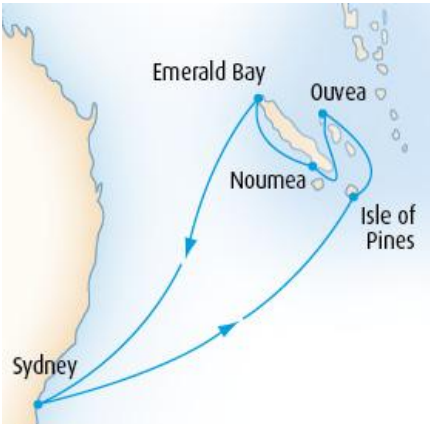

Departure Port: [Sydney](#) Destination: [South Pacific](#)

ISLAND DELIGHTS P129 - 9 Nights 4 Berth from \$1,129 pp Twin from \$1,399 pp

Aboard the [Pacific Pearl](#) from **20 September 2011**

Departure Port: [Sydney](#) Destination: [South Pacific](#)

ISLAND DELIGHTS J129 - 9 Nights 4 Berth from \$1,199 pp Twin from \$1,449 pp

Aboard the [Pacific Jewel](#) from **26 September 2011**

Departure Port: [Sydney](#) Destination: [South Pacific](#)

PACIFIC SENSATION P130 - 10 Nights 4 Berth from \$1,319 pp Twin from \$1,559 pp

Aboard the [Pacific Pearl](#) from **29 September 2011**

Departure Port: [Sydney](#) Destination: [South Pacific](#)

PACIFIC ESCAPE J130 - 8 Nights 4 Berth from \$999 pp Twin from \$1,249 pp

Aboard the [Pacific Jewel](#) from **05 October 2011**

Departure Port: [Sydney](#) Destination: [South Pacific](#)

PACIFIC SUNSETS P131 - 11 Nights 4 Berth from \$1,319 pp Twin from \$1,649 pp

Aboard the [Pacific Pearl](#) from **09 October 2011**

Departure Port: [Sydney](#) Destination: [South Pacific](#)