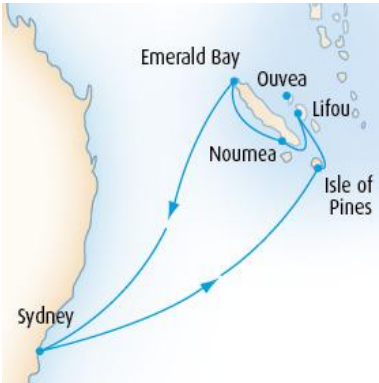

Departure Port: [Sydney](#) Destination: [South Pacific](#)

PACIFIC AWAKENINGS J119 - 10 Nights 4 Berth from \$1,239 pp Twin from \$1,529 pp

Aboard the [Pacific Jewel](#) from **23 June 2011**

Departure Port: [Sydney](#) Destination: [Pacific Islands](#)

PACIFIC ESCAPE N124 - 8 Nights 4 Berth from \$899 pp Twin from \$1,299 pp

Aboard the [Pacific Sun](#) from **01 July 2011**

Departure Port: [Sydney](#) Destination: [South Pacific](#)

TAHITIAN TREASURES P123 - 28 Nights 4 Berth from \$2,319 pp Twin from \$3,829 pp

Aboard the [Pacific Pearl](#) from **01 July 2011**

Departure Port: [Sydney](#) Destination: [Pacific Islands](#)

ISLAND DELIGHTS J120 - 9 Nights 4 Berth from \$1,349 pp Twin from \$1,579 pp

Aboard the [Pacific Jewel](#) from **03 July 2011**

Departure Port: [Sydney](#) Destination: [South Pacific](#)

PACIFIC ESCAPADE N125 - 8 Nights 4 Berth from \$899 pp Twin from \$1,299 pp

Aboard the [Pacific Sun](#) from **09 July 2011**

Departure Port: [Sydney](#) Destination: [South Pacific](#)