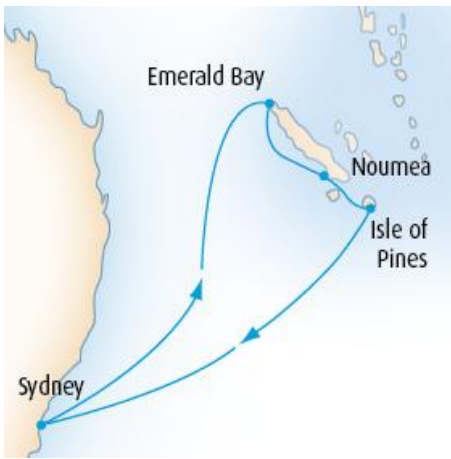

Aboard the [Pacific Sun](#) from **11 December 2011**

Departure Port: [Sydney](#) Destination: [South Pacific](#)