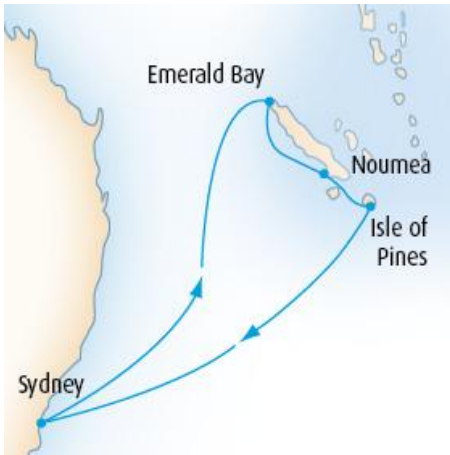

Departure Port: [Sydney](#) Destination: [South Pacific](#)

PACIFIC ESCAPADE N125 - 8 Nights 4 Berth from \$899 pp Twin from \$1,299 pp

Aboard the [Pacific Sun](#) from **09 July 2011**

Departure Port: [Sydney](#) Destination: [South Pacific](#)

PACIFIC SENSATION J121 - 10 Nights 4 Berth from \$1,359 pp Twin from \$1,579 pp

Aboard the [Pacific Jewel](#) from **12 July 2011**

Departure Port: [Sydney](#) Destination: [South Pacific](#)

PACIFIC ESCAPADE N126 - 8 Nights 4 Berth from \$799 pp Twin from \$1,199 pp