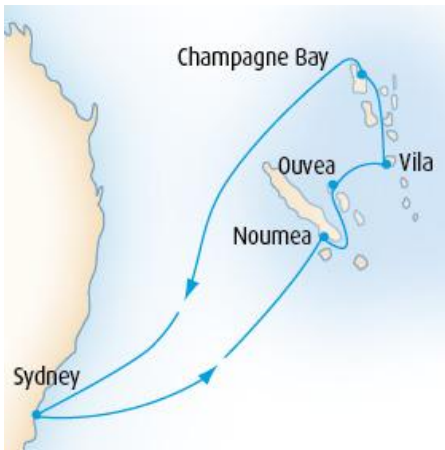

BOUNTY ADVENTURE J131 - 16 Nights 4 Berth from \$1,889 pp Twin from \$2,659 pp

Aboard the [Pacific Jewel](#) from **13 October 2011**

Departure Port: [Sydney](#) Destination: [South Pacific](#)

ISLAND DELIGHTS P134 - 9 Nights 4 Berth from \$1,129 pp Twin from \$1,399 pp

Aboard the [Pacific Pearl](#) from **04 November 2011**

Departure Port: [Sydney](#) Destination: [South Pacific](#)

CRYSTAL REFLECTIONS N137 - 12 Nights 4 Berth from \$1,309 pp Twin from \$1,849 pp

Aboard the [Pacific Sun](#) from **06 November 2011**

Departure Port: [Sydney](#) Destination: [South Pacific](#)

SUMMER SESSIONS J134 - 10 Nights 4 Berth from \$1,289 pp Twin from \$1,579 pp

Aboard the [Pacific Jewel](#) from **07 November 2011**

Departure Port: [Sydney](#) Destination: [South Pacific](#)

FIJI ADVENTURE P135 - 14 Nights 4 Berth from \$1,549 pp Twin from \$2,099 pp

Aboard the [Pacific Pearl](#) from **13 November 2011**

Departure Port: [Sydney](#) Destination: [South Pacific](#)

NEW ZEALAND J135 - 13 Nights 4 Berth from \$1,579 pp Twin from \$1,999 pp