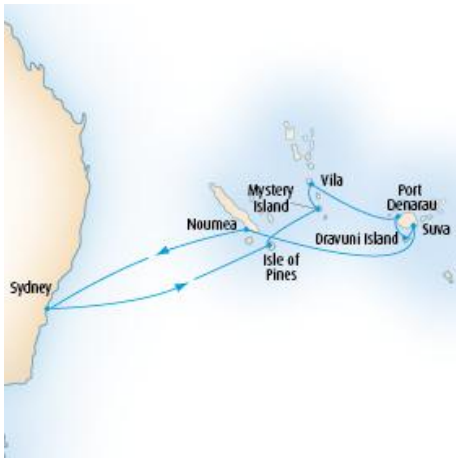

Departure Port: [Sydney](#) Destination: [South Pacific](#)

PACIFIC SUNSETS P131 - 11 Nights 4 Berth from \$1,319 pp Twin from \$1,649 pp

Aboard the [Pacific Pearl](#) from **09 October 2011**

Departure Port: [Sydney](#) Destination: [South Pacific](#)

Departure Port: [Sydney](#) Destination: [South Pacific](#)

SUMMER SESSIONS J134 - 10 Nights 4 Berth from \$1,289 pp Twin from \$1,579 pp

Aboard the [Pacific Jewel](#) from **07 November 2011**

Departure Port: [Sydney](#) Destination: [South Pacific](#)

FIJI ADVENTURE P135 - 14 Nights 4 Berth from \$1,549 pp Twin from \$2,099 pp

Aboard the [Pacific Pearl](#) from **13 November 2011**

Departure Port: [Sydney](#) Destination: [South Pacific](#)

NEW ZEALAND J135 - 13 Nights 4 Berth from \$1,579 pp Twin from \$1,999 pp

Aboard the [Pacific Jewel](#) from **17 November 2011**

Departure Port: [Sydney](#) Destination: [New Zealand](#)

TROPICAL DREAMS N139 - 10 Nights 4 Berth from \$1,279 pp Twin from \$1,959 pp

Aboard the [Pacific Sun](#) from **21 November 2011**