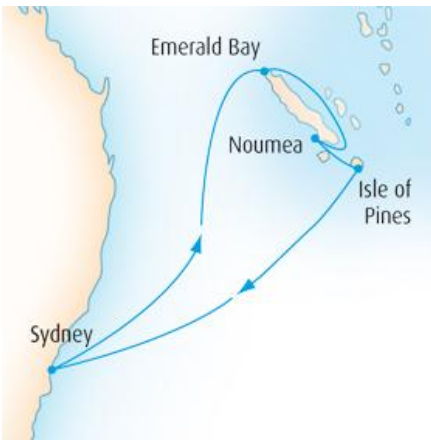

Aboard the [Pacific Jewel](#) from **15 August 2011**

Departure Port: [Sydney](#) Destination: [South Pacific](#)

TROPICAL DREAMS P126 - 10 Nights 4 Berth from \$1,199 pp Twin from \$1,489 pp

Aboard the [Pacific Pearl](#) from **19 August 2011**

Departure Port: [Sydney](#) Destination: [Australia](#)

FIJI ADVENTURE J126 - 14 Nights 4 Berth from \$1,559 pp Twin from \$2,119 pp

Aboard the [Pacific Jewel](#) from **26 August 2011**

Departure Port: [Sydney](#) Destination: [South Pacific](#)

PACIFIC ESCAPEDE P127 - 8 Nights 4 Berth from \$799 *pp* Twin from \$1,199 *pp*

Aboard the [Pacific Pearl](#) from **29 August 2011**

Departure Port: [Sydney](#) Destination: [South Pacific](#)

FIJI ADVENTURE P128 - 14 Nights 4 Berth from \$1,549 *pp* Twin from \$2,099 *pp*

Aboard the [Pacific Pearl](#) from **06 September 2011**

Departure Port: [Sydney](#) Destination: [South Pacific](#)

PACIFIC ESCAPEDE J128 - 8 Nights 4 Berth from \$999 *pp* Twin from \$1,249 *pp*

Aboard the [Pacific Jewel](#) from **18 September 2011**