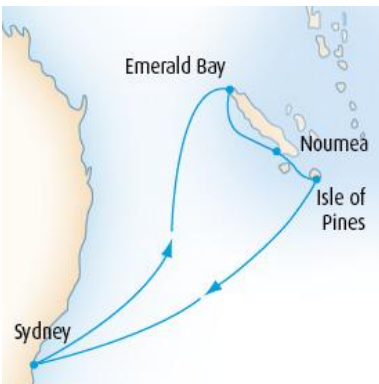

Aboard the [Pacific Pearl](#) from **01 July 2011**

Departure Port: [Sydney](#) Destination: [Pacific Islands](#)

ISLAND DELIGHTS J120 - 9 Nights 4 Berth from \$1,349 pp Twin from \$1,579 pp

Aboard the [Pacific Jewel](#) from **03 July 2011**

Departure Port: [Sydney](#) Destination: [South Pacific](#)

PACIFIC ESCAPADE N125 - 8 Nights 4 Berth from \$899 pp Twin from \$1,299 pp

Aboard the [Pacific Sun](#) from **09 July 2011**

Departure Port: [Sydney](#) Destination: [South Pacific](#)

PACIFIC SENSATION J121 - 10 Nights 4 Berth from \$1,359 pp Twin from \$1,579 pp

Aboard the [Pacific Jewel](#) from **12 July 2011**

Departure Port: [Sydney](#) Destination: [South Pacific](#)

PACIFIC ESCAPADE N126 - 8 Nights 4 Berth from \$799 pp Twin from \$1,199 pp