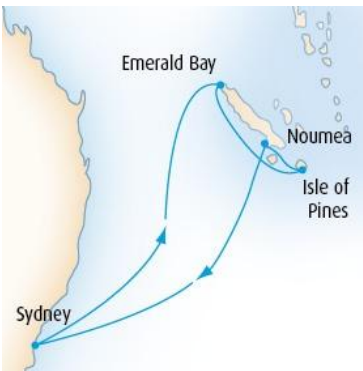

Aboard the [Pacific Jewel](#) from **15 June 2011**

Departure Port: [Sydney](#) Destination: [Pacific Islands](#)

PACIFIC MAGIC N123 - 10 Nights 4 Berth from \$1,119 pp Twin from \$1,579 pp

Aboard the [Pacific Sun](#) from **21 June 2011**

Departure Port: [Sydney](#) Destination: [South Pacific](#)

PACIFIC AWAKENINGS J119 - 10 Nights 4 Berth from \$1,239 pp Twin from \$1,529 pp

Aboard the [Pacific Jewel](#) from **23 June 2011**

Departure Port: [Sydney](#) Destination: [Pacific Islands](#)

PACIFIC ESCAPE N124 - 8 Nights 4 Berth from \$899 pp Twin from \$1,299 pp

Aboard the [Pacific Sun](#) from **01 July 2011**

Departure Port: [Sydney](#) Destination: [South Pacific](#)

TAHITIAN TREASURES P123 - 28 Nights 4 Berth from \$2,319 pp Twin from \$3,829 pp