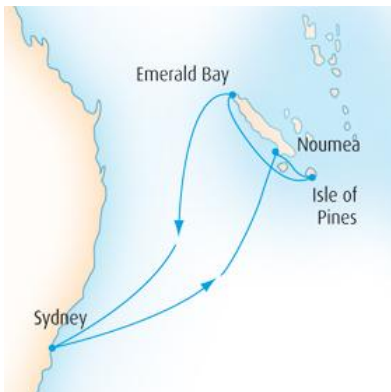

Welcome to [Cruisescene](#) - A member of The [DBT](#) Group (Aust), established 1987.

Cruises from [Sydney](#) [Fremantle](#) [Newcastle](#) [Brisbane](#) [Auckland](#) [Princess](#)

P&O Cruises invites you to sit back, relax and enjoy our new and incredibly daring entertainment on board [Pacific Jewel](#). Choose from a range of exciting itineraries from just 2 night short breaks to 9 or more nights to a host of idyllic destinations. From a South Pacific holiday, New Zealand holiday or along Queensland's tropical north coast, there's never been a better time to book your cruise holiday. **CLICK [HERE](#) TO BOOK MY CRUISE [email](#)** or call **Toll-free 1800 678555**

FIJI ADVENTURE J117 - 14 Nights 4 Berth from \$1,399 pp Twin from \$2,179 pp

Aboard the [Pacific Jewel](#) from **01 June 2011**

Departure Port: [Sydney](#) Destination: [Pacific Islands](#)

PACIFIC ESCAPADE J118 - 8 Nights 4 Berth from \$799 pp Twin from \$1,199 pp

Aboard the [Pacific Jewel](#) from **15 June 2011**

Departure Port: [Sydney](#) Destination: [Pacific Islands](#)

PACIFIC MAGIC N123 - 10 Nights 4 Berth from \$1,119 pp Twin from \$1,579 pp

Aboard the [Pacific Sun](#) from **21 June 2011**

Departure Port: [Sydney](#) Destination: [South Pacific](#)

PACIFIC AWAKENINGS J119 - 10 Nights 4 Berth from \$1,239 pp Twin from \$1,529 pp

Aboard the [Pacific Jewel](#) from **23 June 2011**

Departure Port: [Sydney](#) Destination: [Pacific Islands](#)