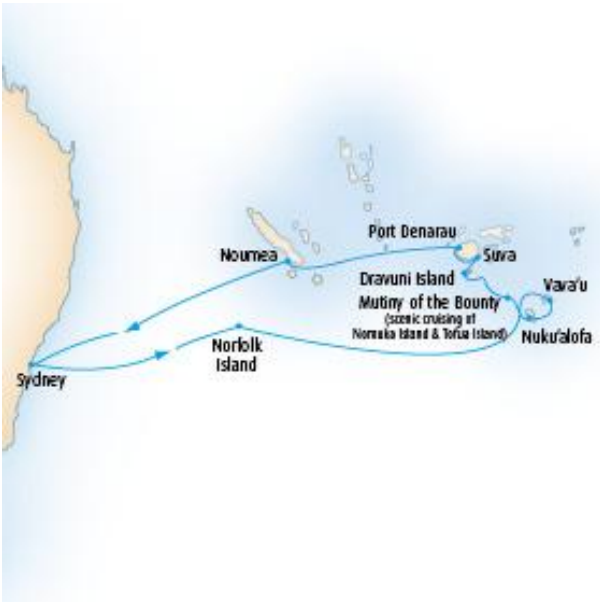

Aboard the [Pacific Pearl](#) from **29 September 2011**

Departure Port: [Sydney](#) Destination: [South Pacific](#)

PACIFIC ESCAPE J130 - 8 Nights 4 Berth from \$999 pp Twin from \$1,249 pp

Aboard the [Pacific Jewel](#) from **05 October 2011**

Departure Port: [Sydney](#) Destination: [South Pacific](#)

PACIFIC SUNSETS P131 - 11 Nights 4 Berth from \$1,319 pp Twin from \$1,649 pp

Aboard the [Pacific Pearl](#) from **09 October 2011**

Departure Port: [Sydney](#) Destination: [South Pacific](#)

BOUNTY ADVENTURE J131 - 16 Nights 4 Berth from \$1,889 pp Twin from \$2,659 pp

Aboard the [Pacific Jewel](#) from **13 October 2011**

Departure Port: [Sydney](#) Destination: [South Pacific](#)

ISLAND DELIGHTS P134 - 9 Nights 4 Berth from \$1,129 pp Twin from \$1,399 pp

Departure Port: [Sydney](#) Destination: [South Pacific](#)

SUMMER SESSIONS J134 - 10 Nights 4 Berth from \$1,289 pp Twin from \$1,579 pp

Aboard the [Pacific Jewel](#) from **07 November 2011**

Departure Port: [Sydney](#) Destination: [South Pacific](#)