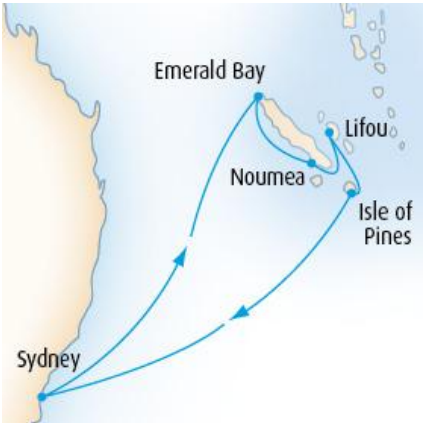

Departure Port: [Sydney](#) Destination: [Australia](#)

FIJI ADVENTURE J126 - 14 Nights 4 Berth from \$1,559 pp Twin from \$2,119 pp

Aboard the [Pacific Jewel](#) from **26 August 2011**

Departure Port: [Sydney](#) Destination: [South Pacific](#)

Aboard the [Pacific Pearl](#) from **06 September 2011**

Departure Port: [Sydney](#) Destination: [South Pacific](#)

PACIFIC ESCAPEDE J128 - 8 Nights 4 Berth from \$999 *pp* Twin from \$1,249 *pp*

Aboard the [Pacific Jewel](#) from **18 September 2011**

Departure Port: [Sydney](#) Destination: [South Pacific](#)

ISLAND DELIGHTS P129 - 9 Nights 4 Berth from \$1,129 pp Twin from \$1,399 pp

Aboard the [Pacific Pearl](#) from **20 September 2011**

Departure Port: [Sydney](#) Destination: [South Pacific](#)

ISLAND DELIGHTS J129 - 9 Nights 4 Berth from \$1,199 pp Twin from \$1,449 pp

Aboard the [Pacific Jewel](#) from **26 September 2011**

Departure Port: [Sydney](#) Destination: [South Pacific](#)

PACIFIC SENSATION P130 - 10 Nights 4 Berth from \$1,319 pp Twin from \$1,559 pp