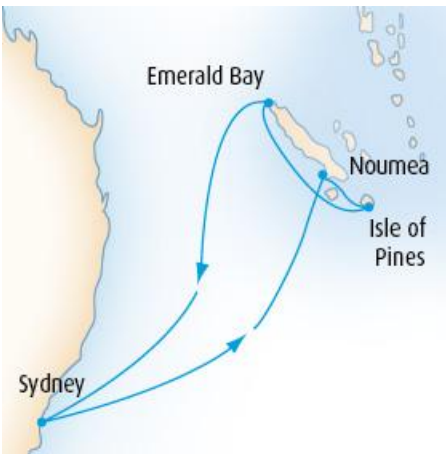

PACIFIC ESCAPEDE P137 - 8 Nights 4 Berth from $799 *pp* Twin from $1,199 *pp*

Aboard the [Pacific Pearl](#) from **07 December 2011**

Departure Port: [Sydney](#) Destination: [South Pacific](#)