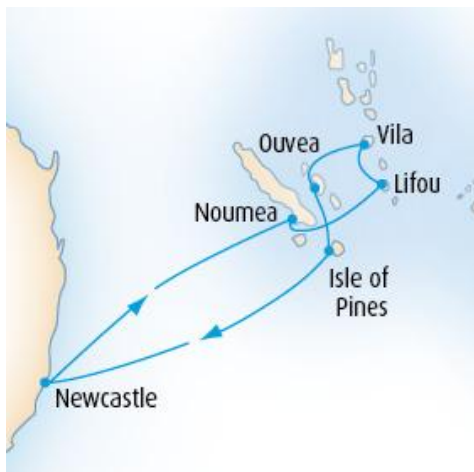

Welcome to [Cruisescene](#) - A member of The [DBT](#) Group (Aust), established 1987.

Cruises from [Newcastle](#) [Sydney](#) [Fremantle](#) [Brisbane](#) [Auckland](#) [Princess](#)

Choose from a range of exciting itineraries from just 2 to 10 nights to a host of idyllic destinations. From a South Pacific holiday, New Zealand holiday or along Queensland's tropical north coast, there's never been a better time to book your cruise holiday. **CLICK [HERE](#) TO BOOK MY CRUISE** or [email](#) or call Toll-free **1800 678555**

Aboard the [Pacific Sun](#) from **16 February 2011**

Departure Port: [Newcastle](#) Destination: [New Zealand](#)

SHORT BREAK N108 - 4 Nights 4 Berth from \$549 pp Twin from \$759 pp

Aboard the [Pacific Sun](#) from **02 March 2011**

Departure Port: [Newcastle](#) Destination: [Australia](#)

ISLAND ENCOUNTER N207 - 10 Nights 4 Berth from \$1,109 pp Twin from \$1,659 pp

Aboard the [Pacific Sun](#) from **09 February 2012**

Departure Port: [Newcastle](#) Destination: [South Pacific](#)

Departure Port: [Newcastle](#) Destination: [South Pacific](#)

OCEAN GEMS N211 - 10 Nights 4 Berth from \$1,089 pp Twin from \$1,659 pp

Aboard the [Pacific Sun](#) from **17 March 2012**

Departure Port: [Newcastle](#) Destination: [Australia](#)