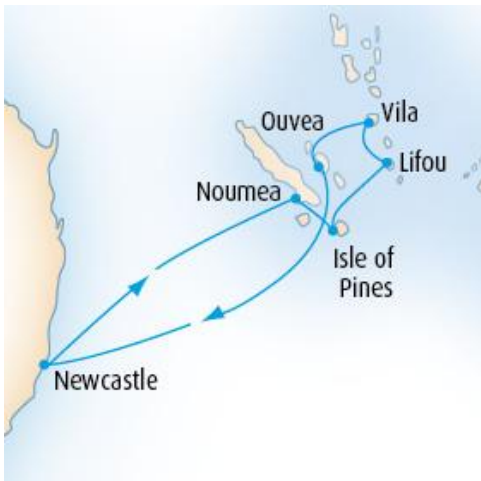

Welcome to [Cruisescene](#) - A member of The [DBT](#) Group (Aust), established 1987.

Cruises from [Newcastle](#) [Sydney](#) [Fremantle](#) [Brisbane](#) [Auckland](#) [Princess](#)

Choose from a range of exciting itineraries from just 2 to 10 nights to a host of idyllic destinations. From a South Pacific holiday, New Zealand holiday or along Queensland's tropical north coast, there's never been a better time to book your cruise holiday. **CLICK [HERE](#) TO BOOK MY CRUISE** or [email](#) or call Toll-free **1800 678555**

ISLAND ENCOUNTER N106 - 10 Nights 4 Berth from $899 *pp* Twin from $1,399 *pp*

Aboard the [Pacific Sun](#) from **06 February 2011**

Departure Port: [Newcastle](#) Destination: [Pacific Islands](#)

WHITE CLOUD WONDERS N107 - 14 Nights 4 Berth from $1,449 *pp* Twin from $1,999 *pp*